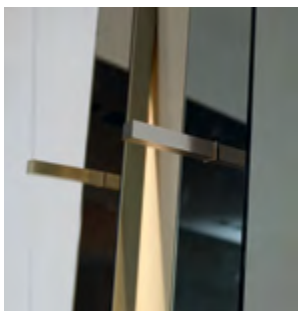

Lampada di specchio a filo lucido. Diventa appendiabiti e portaborse attraverso i suoi accessori in ottone o acciaio spazzolato. Colori specchio: chiaro, grigio o bronzo. Luce d'ambiente LED.

Lampe aus geschliffenem Spiegel. Wird, durch seine Accessoires aus gebürstetes Messing oder Stahl, zur Garderobe für Kleider oder Taschen. Spiegel in Klar, Bronze oder Grau. Ambiente LED Licht.

Lamp made with polished mirrors. It becomes a coat hanger and a bag holder through its accessories in brushed brass or brushed steel. Mirror colors: clear, grey or bronze. LED Ambient Light.