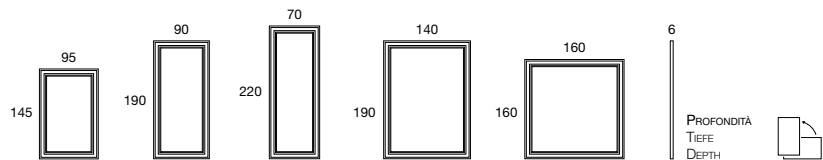

Faceted mirror trypch with silver or gold frame, black wooden sub-frame.

CORNICE | RAHMEN | FRAME

cesar | 248

bmbitaly

Design by BMB Lab

Argento Silber Silver	248.203	248.303	248.603	248.703	248.803
Oro Gold Gold	248.204	248.304	248.604	248.704	248.804
	1.518,00 €	1.758,00 €	1.798,00 €	1.924,00 €	1.786,00 €