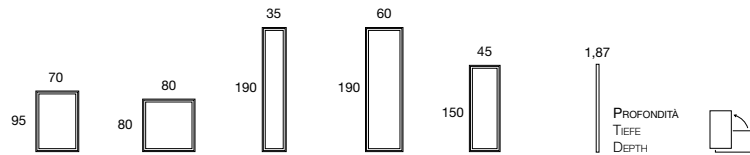

rik | 127

bmbitaly

Design by BMB Lab