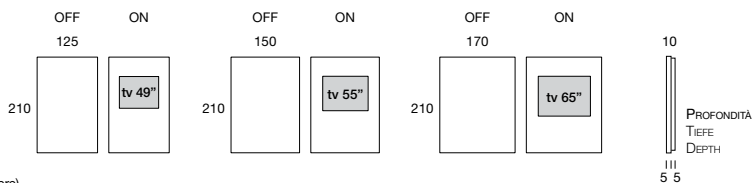

308.550TV

308.650TV

308.750TV

7.646,00 €

9.340,00 €

12.950,00 €