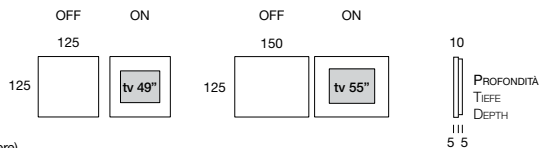

mira | 308

bmbitaly

Design by BMB Lab

Con sportello rimovibile (da appendere)
Mit abnehmbare Tür (zum hängen)
With removable door (for hanging)

308.350TV

308.450TV

5.478,00 €

5.994,00 €