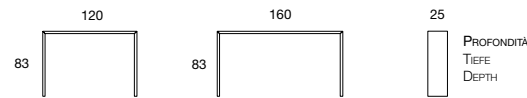

vita | 247

Design by BMB Lab

Consolle con vernice metallo liquido
Konsole Lack liquid metal Farbe Eisen
Console in liquid metal paint

247.406... 247.506...

LACCATO OPACO
MATT LACK
MATT LACK
1.076,00 € 1.198,00 €

LACCATO LUCIDO
HOCHGLANZLACK
HIGH GLOSS
1.238,00 € 1.378,00 €

LACCATO VERNICE METALLICA
METALLIK LACK
METALLIC LACK
1.360,00 € 1.498,00 €

COLORI PER LACCATURE
FARBEN FÜR LACK
COLOURS FOR LACQUER

	NERO RAL 9005	GRIGIO RAL 7022	MARRONE NCS 8500N	FANGO - NEW	STONE - NEW	QUARZO 4041 E08.03.60 - NEW	CAPPUCCINO NCS S 6005 Y20R	PEPPER CFS 2504	BIANCO RAL 9003	FERRO	BRONZO
Laccato lucido Hochglanzlack - High gloss	● N	● G	● M	● FA	● ST	● QZ	● C	● P	○ W	● FE	● BZ
Laccato opaco Matt Lack - Matt lack	● N-M	● G-M	● M-M	● FA-M	● ST-M	● QZ-M	● C-M	● P-M	○ W-M		

Metallo liquido
Liquid metal
Liquid metal