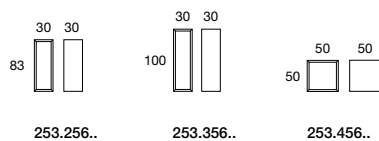

lisbeth | 253

bmbitaly

Design by BMB Lab

Colonne o tavolini in laccato lucido o opaco sopra sfuso vetro verniciato nello stesso colore.
Säulen oder Tisch in Hochglanzlack oder Matt Lack oben lose aufliegende Glasplatte in gleicher Farbe.
Console in matt lack, including protection plate in glass of the same colour.