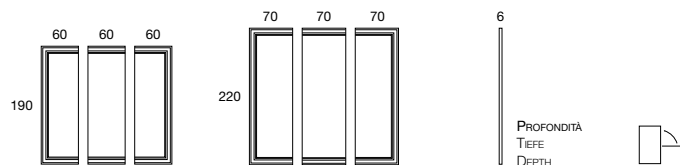

lawrence tre | 204

bmbitaly

Design by BMB Lab

Argento | Silber Silver	204.303	204.403
Oro | Gold Gold	204.304	204.404
	4.356,00 €	5.048,00 €