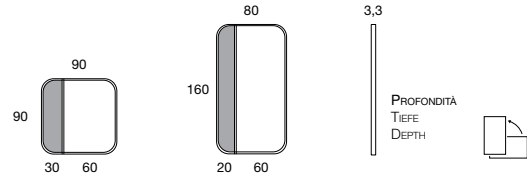

pois | 233

bmbitaly

Design by BMB Lab

Specchiera con vernice metallo liquido
Spiegel Lack liquid metal Farbe Eisen
Mirror in liquid metal paint