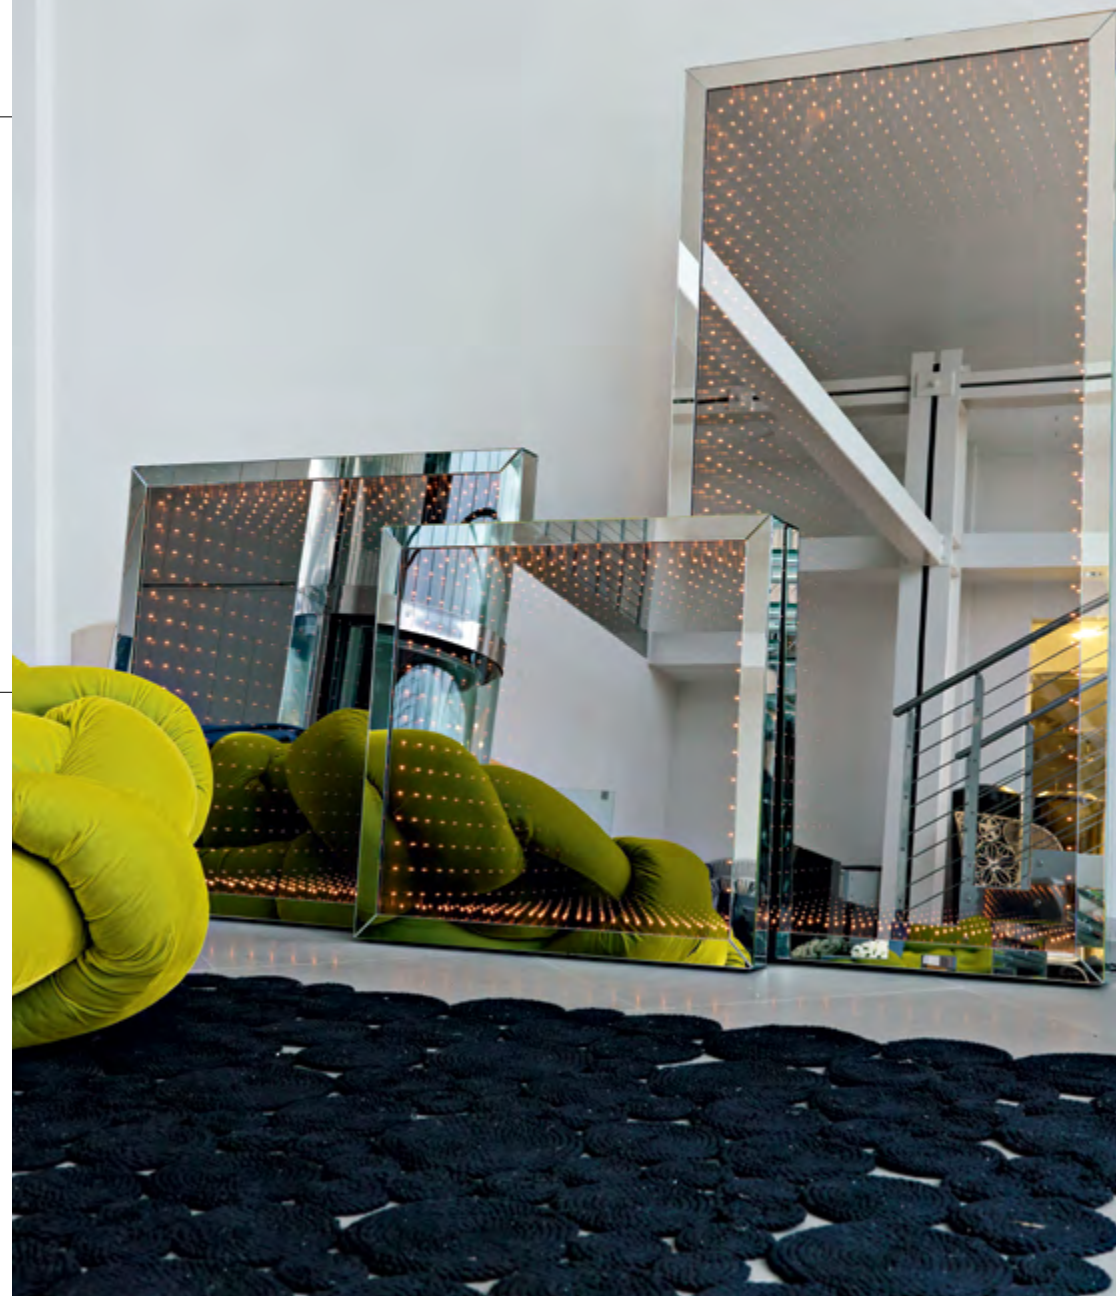

infinity | E309

bmbitaly

Design by BMB Lab

Specchio con effetto profondità infinity, cornice in specchio chiaro o specchio bronzo, su tutto il perimetro lampadine LED intercambiabili.

Lichttiefenspiegel mit Infinity-Effekt, Rahmen in Spiegel Klar oder Bronze. mit auswechselbaren LED Mini- Leuchten umlaufend.

Lighted mirror with depth-effect infinity, frame in clear or bronze mirror. Interchangeable LED mini-bulbs all over the perimeter.

A RICHIESTA
AUF ANFRAGE
ON REQUEST

CORNICE | RAHMEN | FRAME

Specchio chiaro | Spiegel Klar
Mirror clear

E309.200L

E309.300L

E309.400L

E309.500L

E309.600L

Specchio bronzo | Spiegel Bronze
Mirror bronze

E309.250LBR

E309.350LBR

E309.450LBR

E309.550LBR

E309.650LBR

1.798,00 €

2.078,00 €

2.078,00 €

2.648,00 €

3.278,00 €

Specchio con effetto profondità infinity, cornice in specchio chiaro o specchio bronzo, fila solo su lato basso, lampadine LED intercambiabili.

Lichttiefenspiegel mit Infinity-Effekt, Rahmen in Spiegel klar oder bronze. mit auswechselbaren LED Mini- Leuchten. nur unten.

Lighted mirror with depth-effect infinity, frame in clear or bronze mirror. Interchangeable LED mini-bulbs only below.

CORNICE | RAHMEN | FRAME

Specchio chiaro | Spiegel Klar
Mirror clear

E309.700L

E309.800L

Specchio bronzo | Spiegel Bronze
Mirror bronze

E309.750LBR

E309.850LBR

1.162,00 €

1.264,00 €